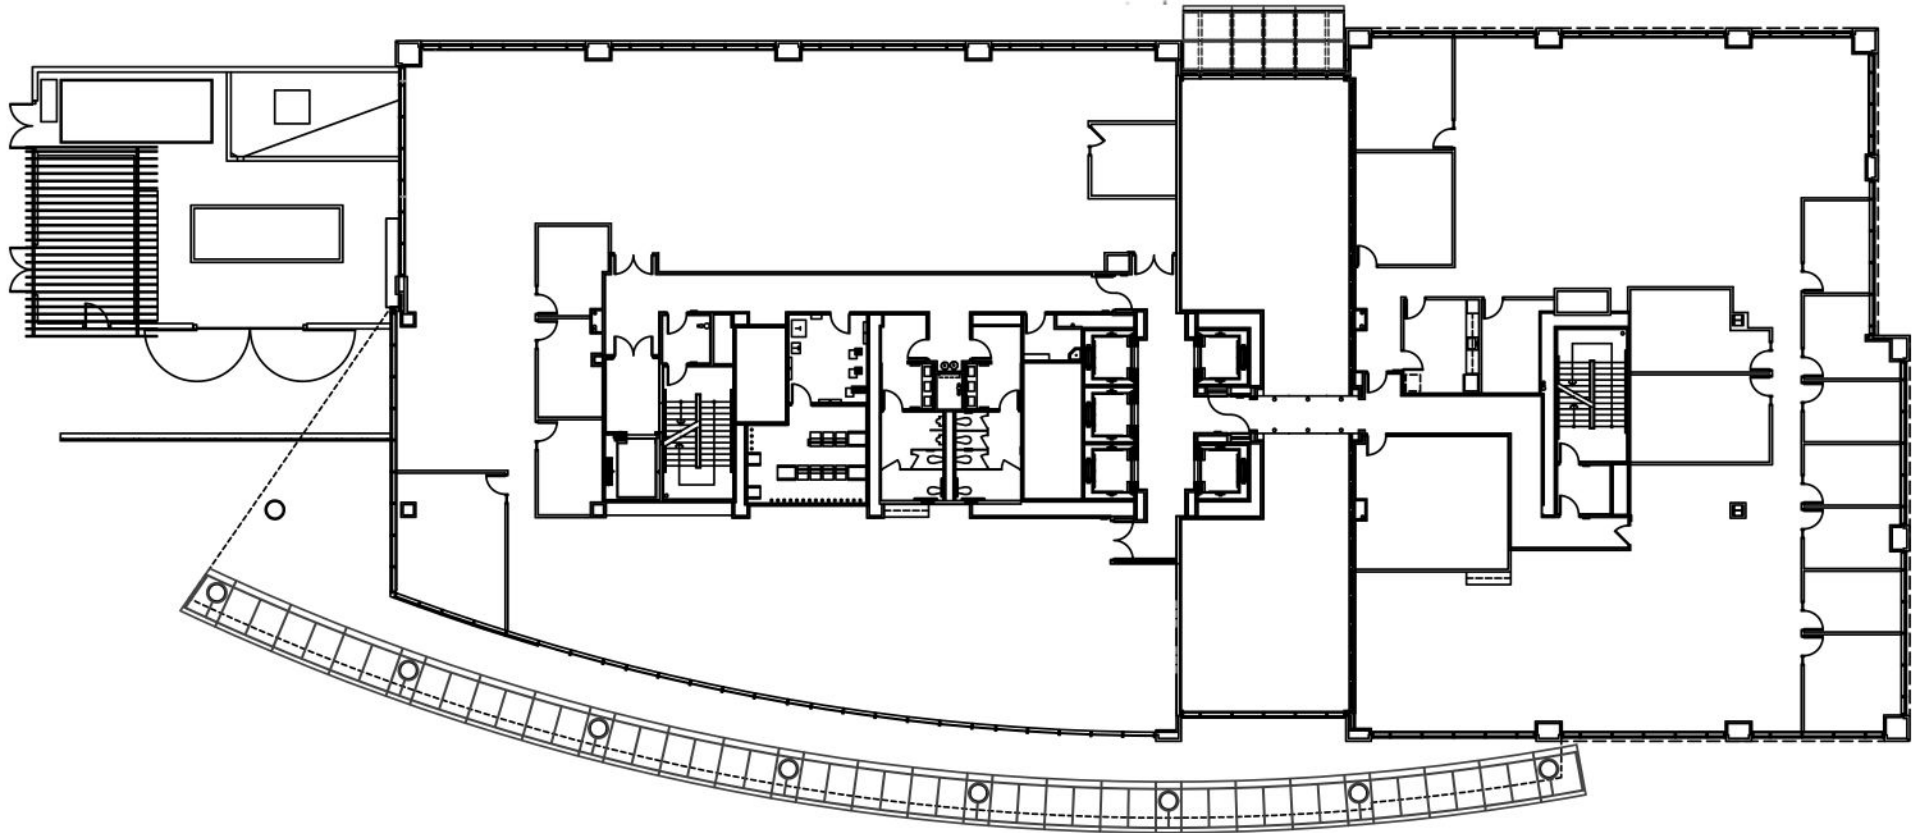

# 2020 W. El Camino Avenue

## Suite 200

- 20,330 RSF available
- Full floor identity. Divisible.
- Available now

For more  
information

Matt Havelock, CCIM SIOR  
916.563.7667  
matt.havelock@avisonyoung.com  
CADRE #00930194

Max Kelly  
916.563.3906  
max.kelly@avisonyoung.com  
CADRE #02097072